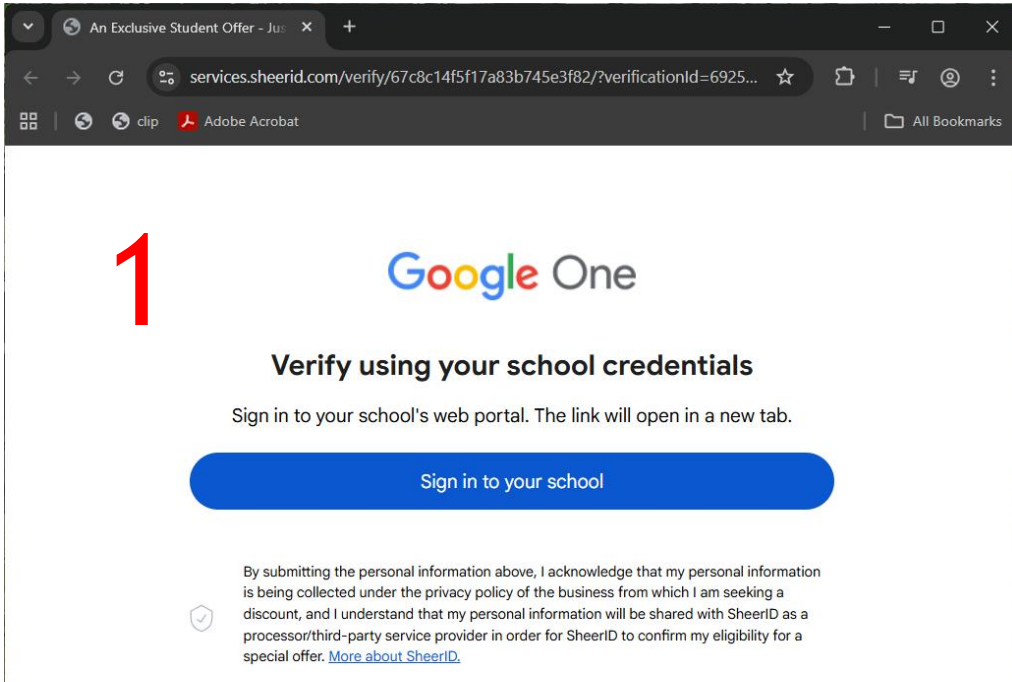

1. Google จะให้ตรวจสอบสิทธิ์การเข้าถึงจากองค์กรการศึกษาของเรา
2. ลงชื่อใช้งาน CMU Account
3. รอการตรวจสอบจาก Google