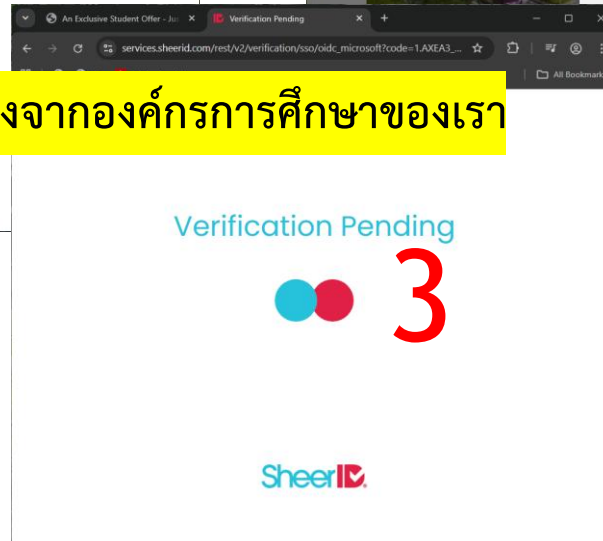

1. Google จะให้ตรวจสอบสิทธิ์การเข้าถึงจากองค์กรการศึกษาของเรา
2. ลงชื่อใช้งาน CMU Account
3. รอการตรวจสอบจาก Google